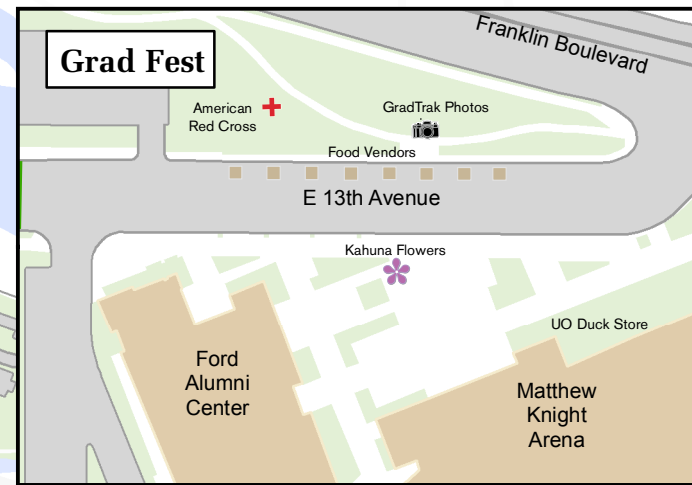

University of Oregon Commencement Ceremonies, Spring 2012

UNIVERSITY OF OREGON

- Ceremonies
- Information Booth
- Flower Booth
- EMX Stop
- GradTrak Photo Area
- First Aid
- LTD Bus Stop
- Closed Street
- Shuttle Route/Dropoff
- ADA Parking
- Closed to Pedestrians

Grad Fest

See inset map for Grad Fest Ford Alumni Center

No Pedestrian Access

© 2012 University of Oregon
 InfoGraphics Lab
 Department of Geography
 Online at map.uoregon.edu

Autzen

Shuttles run continuously, 7:00 a.m. to 5:45 p.m.