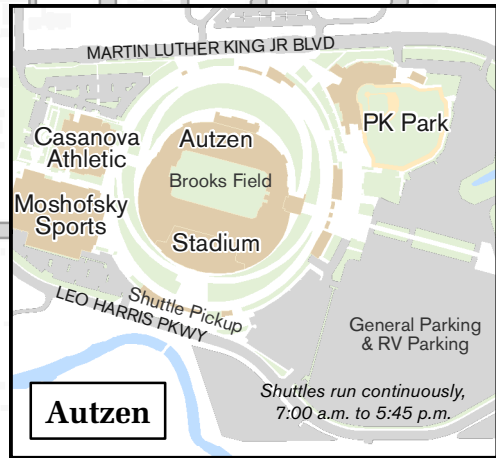

University of Oregon Commencement Ceremonies, Spring 2012

UNIVERSITY OF OREGON

- Ceremonies
- Information Booth
- Flower Booth
- EMX Stop
- GradTrak Photo Area
- First Aid
- LTD Bus Stop
- Closed Street
- Shuttle Route/Dropoff
- ADA Parking
- Closed to Pedestrians

Grad Fest

See inset map for Grad Fest Ford Alumni Center

No Pedestrian Access

© 2012 University of Oregon
 InfoGraphics Lab
 Department of Geography
 Online at map.uoregon.edu

Autzen

Shuttles run continuously, 7:00 a.m. to 5:45 p.m.