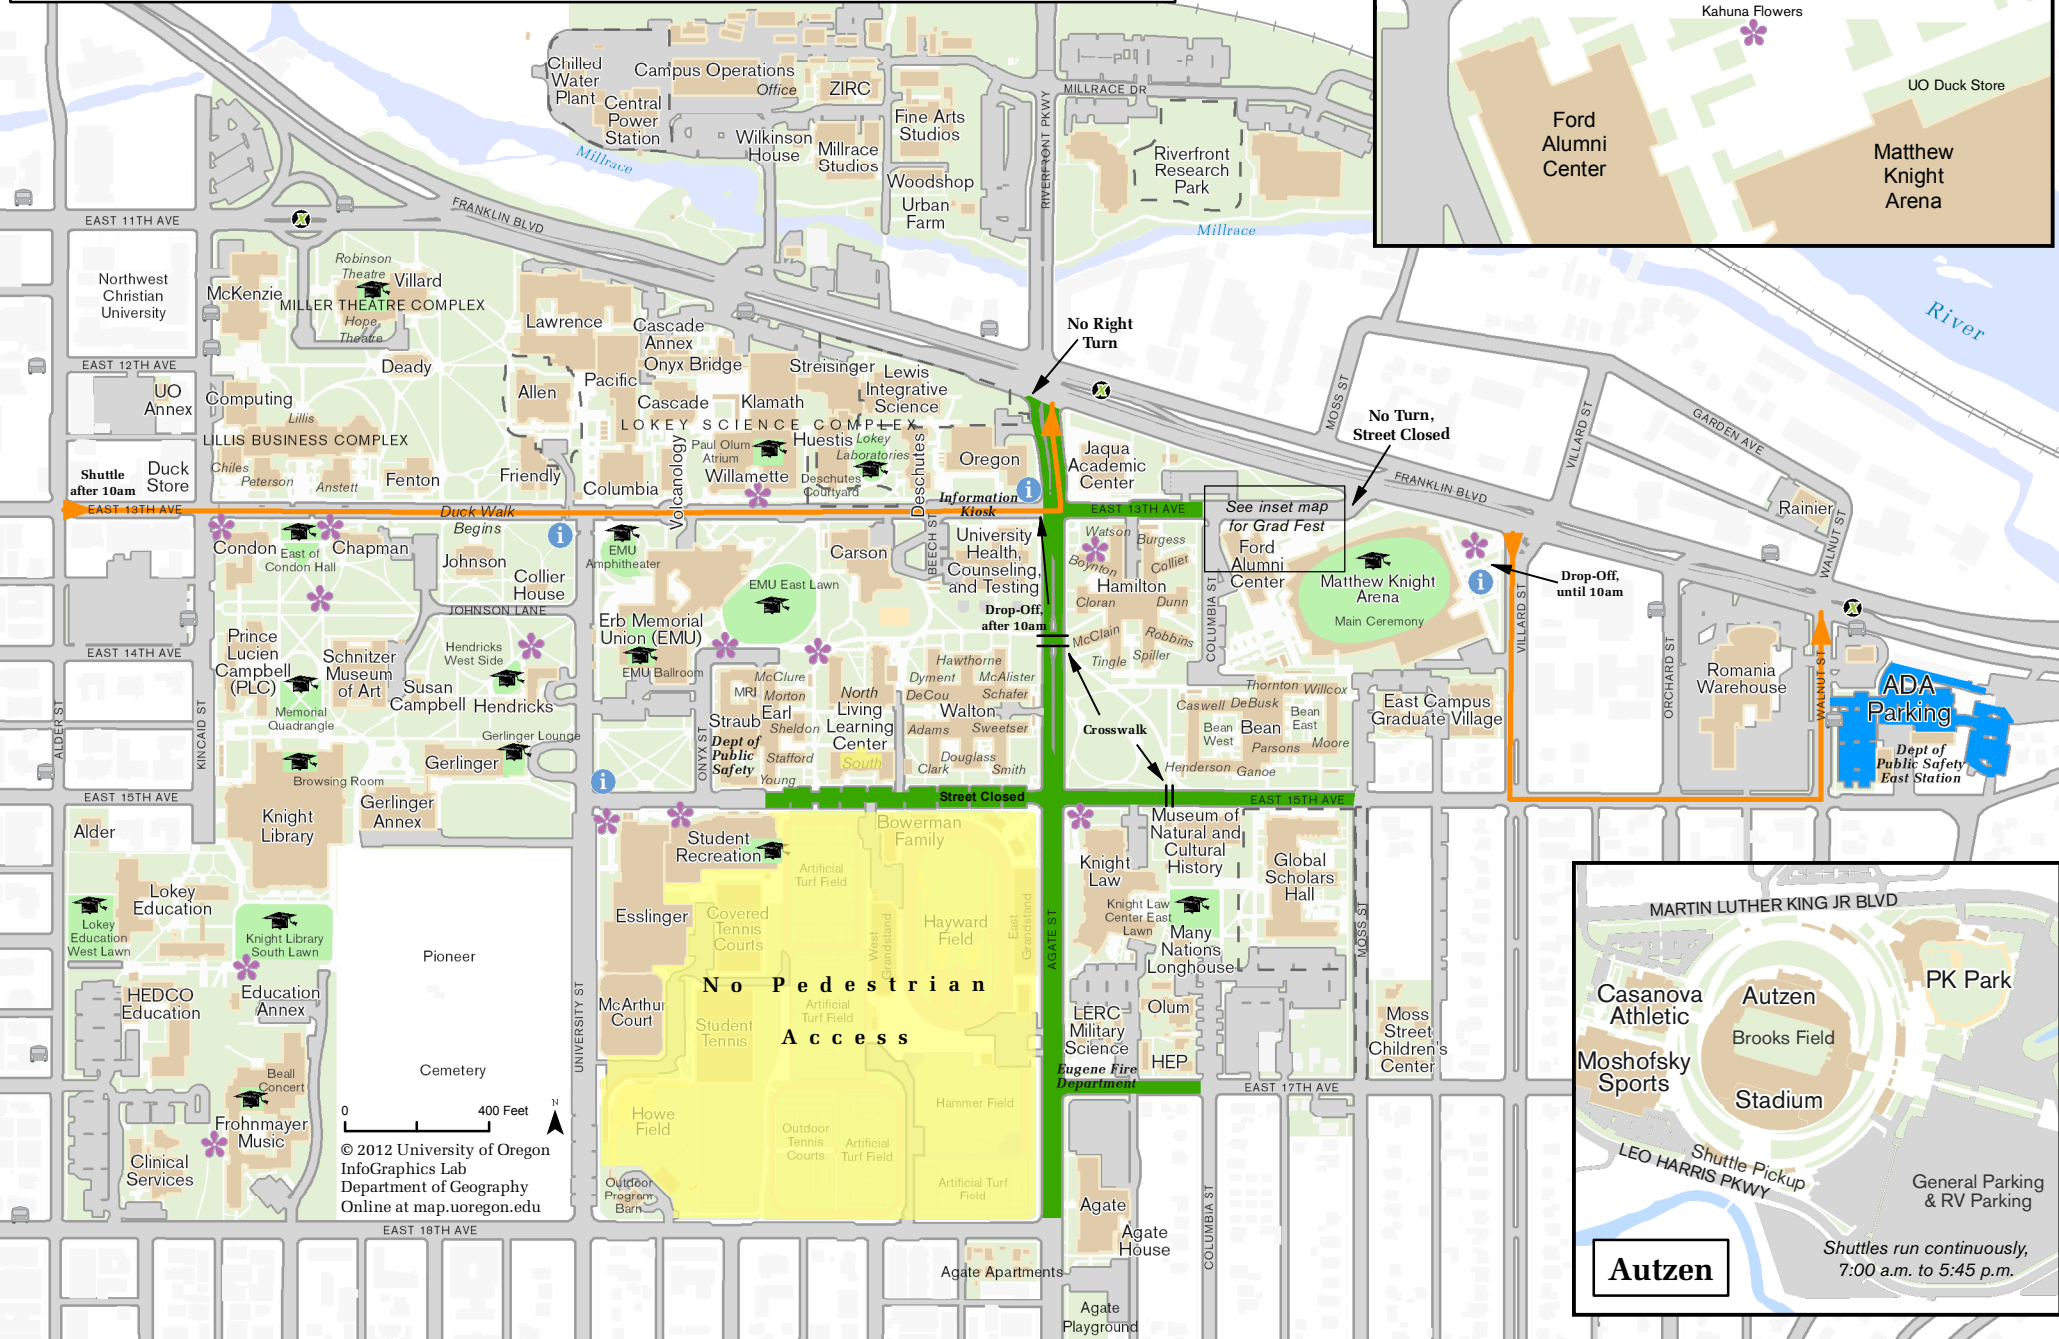

University of Oregon Commencement Ceremonies, Spring 2012

UNIVERSITY OF OREGON

- Ceremonies
- Information Booth
- Flower Booth
- EMX Stop
- GradTrak Photo Area
- First Aid
- LTD Bus Stop
- Closed Street
- Shuttle Route/Dropoff
- ADA Parking
- Closed to Pedestrians

Grad Fest

See inset map for Grad Fest Ford Alumni Center

No Pedestrian Access

© 2012 University of Oregon
 InfoGraphics Lab
 Department of Geography
 Online at map.uoregon.edu

Autzen

Shuttles run continuously, 7:00 a.m. to 5:45 p.m.