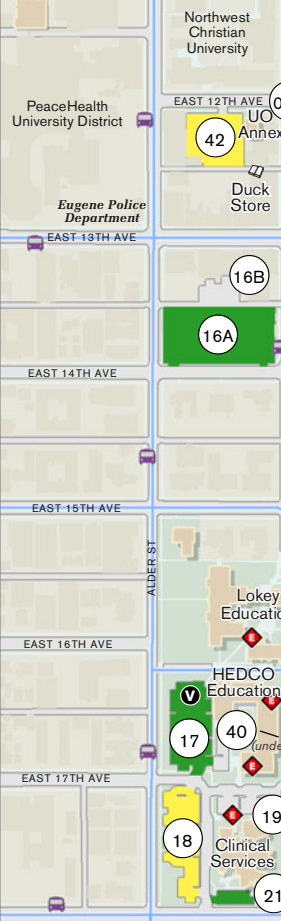

WEST CAMPUS